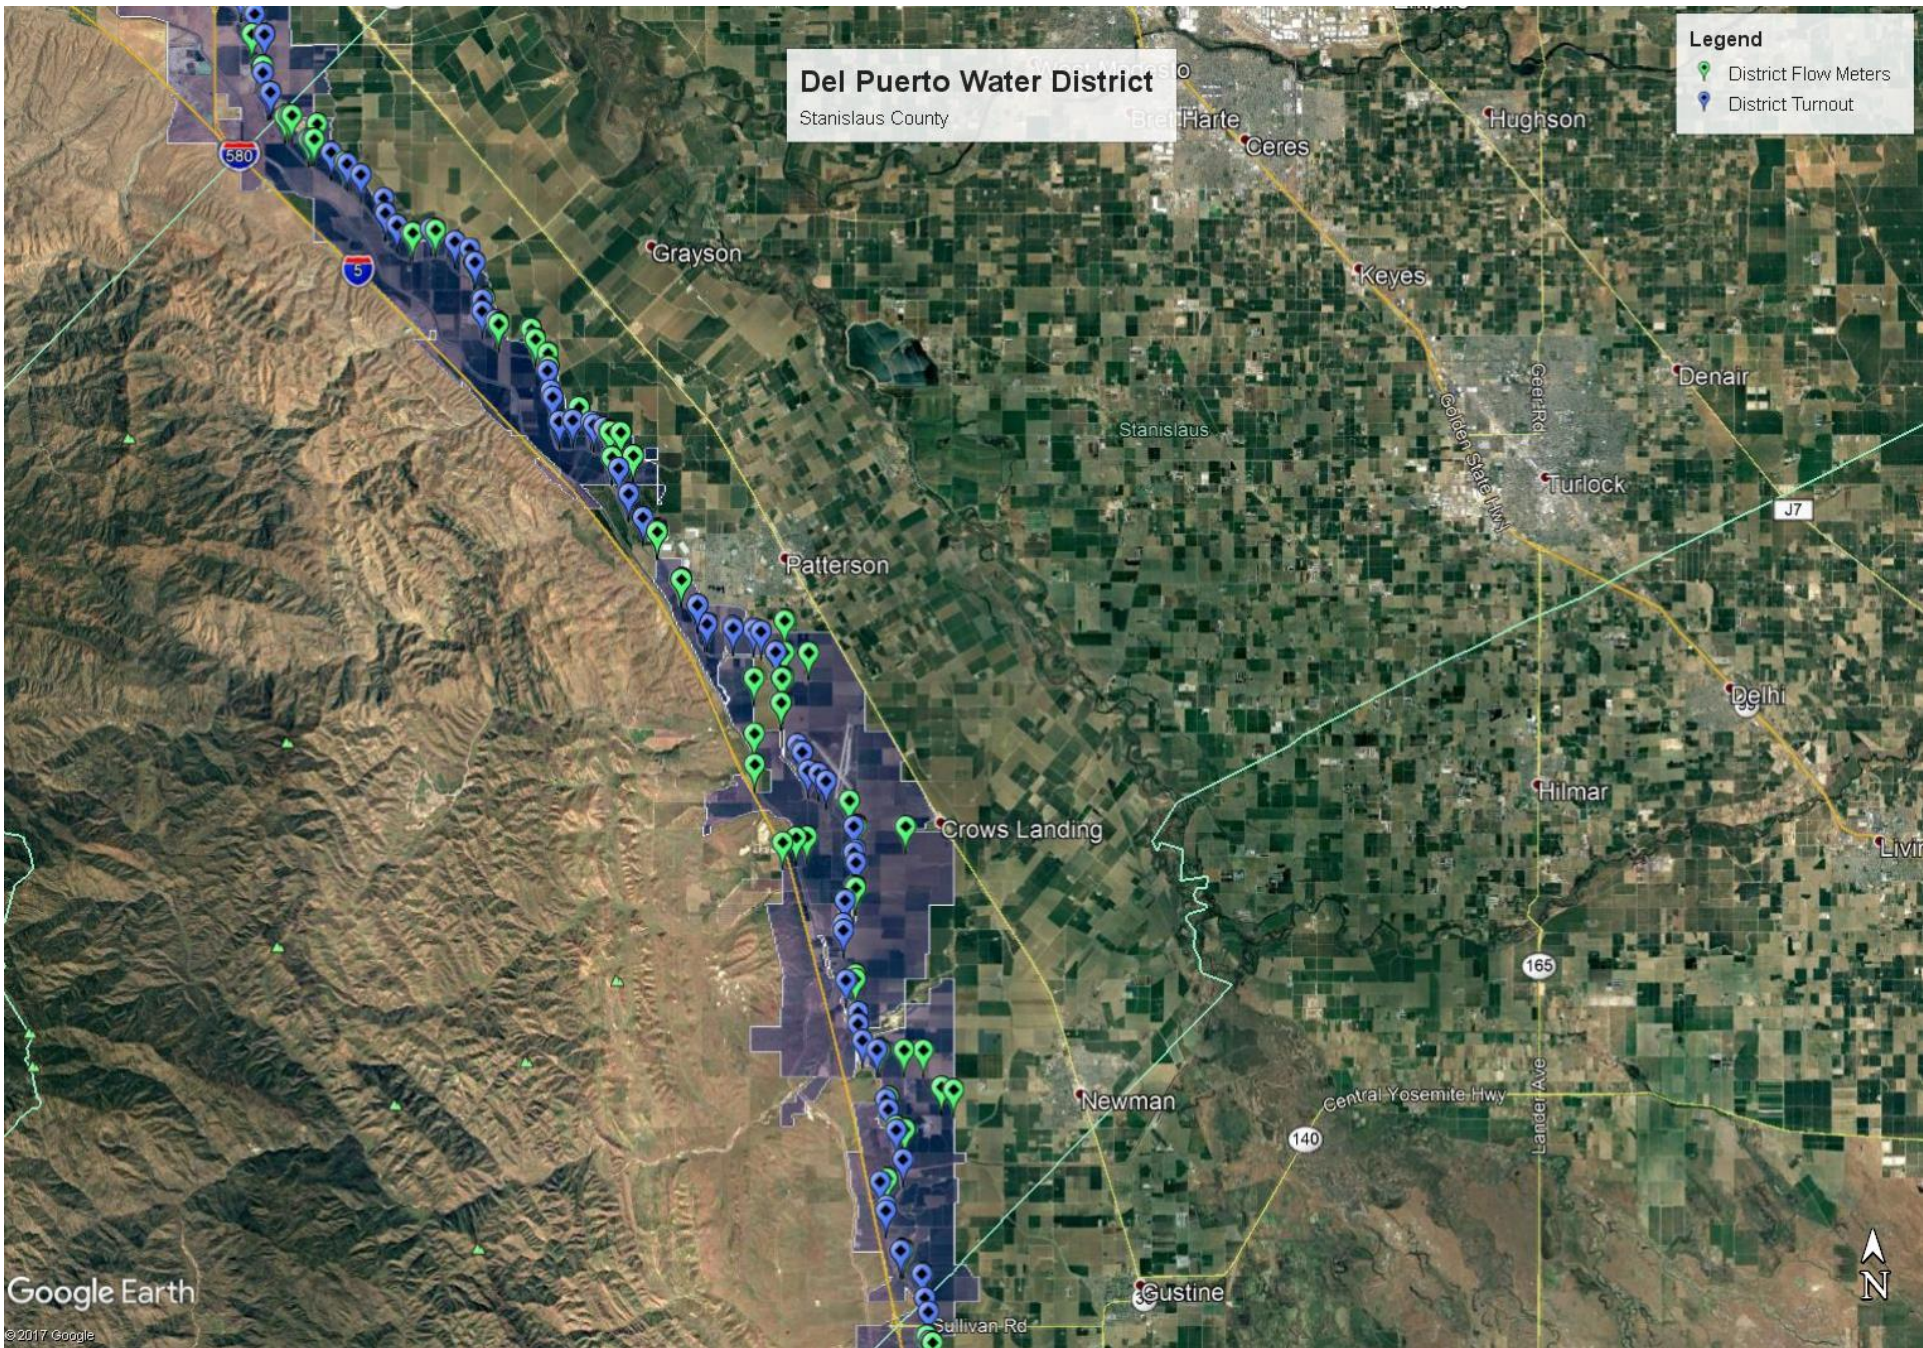

Del Puerto Water District

San Joaquin County

Legend

- District Flow Meters
- District Turnout

Del Puerto Water District

Stanislaus County

Legend

- District Flow Meters
- District Turnout

Del Puerto Water District

Merced County

Legend

- District Flow Meters
- District Turnout