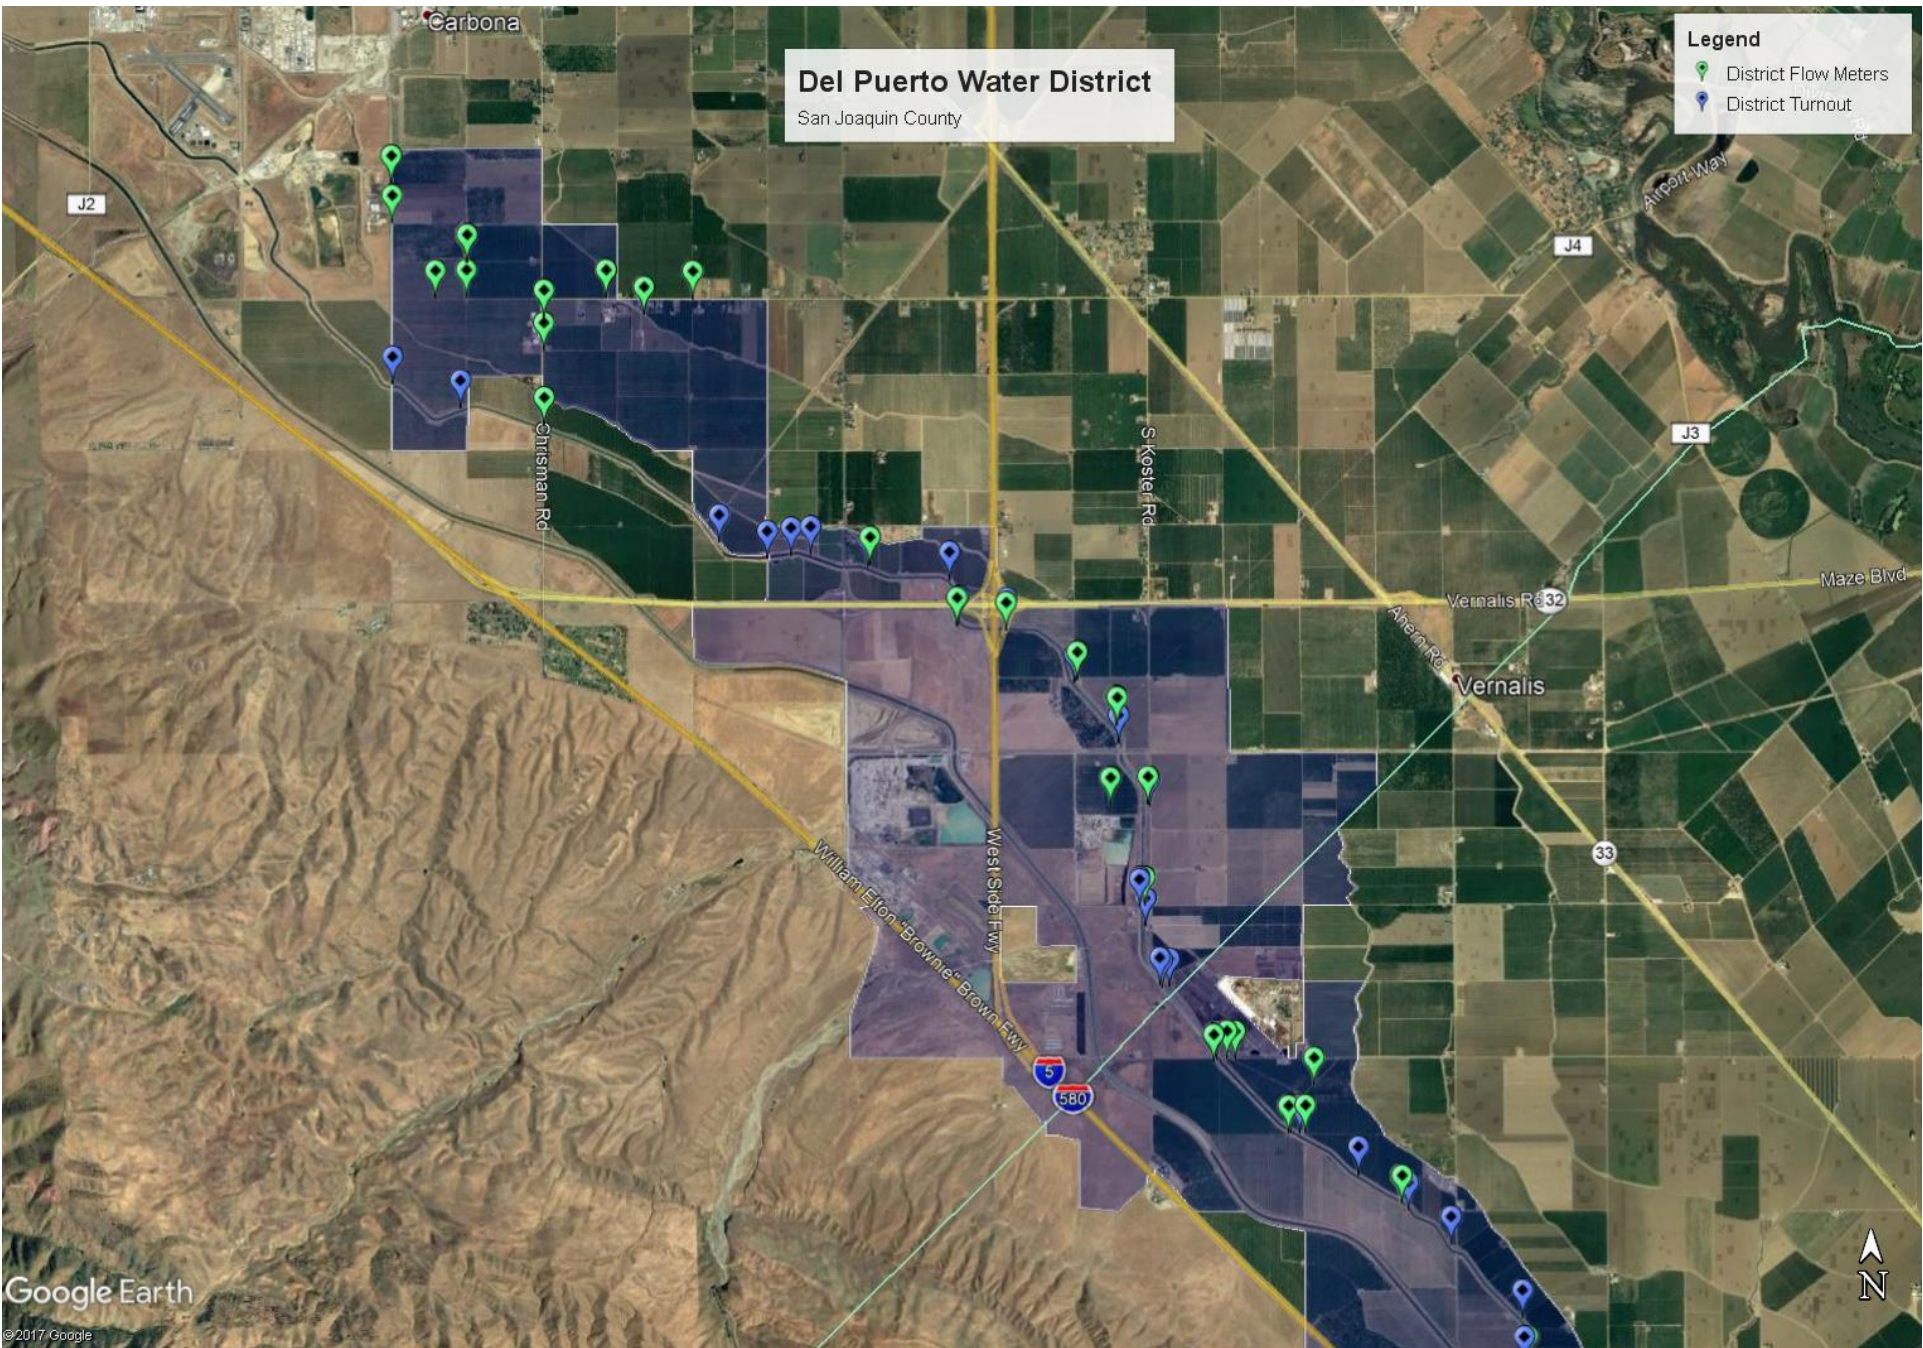

Del Puerto Water District

San Joaquin County

Legend

- District Flow Meters
- District Turnout

Del Puerto Water District

Stanislaus County

Legend

- District Flow Meters
- District Turnout

Del Puerto Water District

Merced County

Legend

- District Flow Meters
- District Turnout